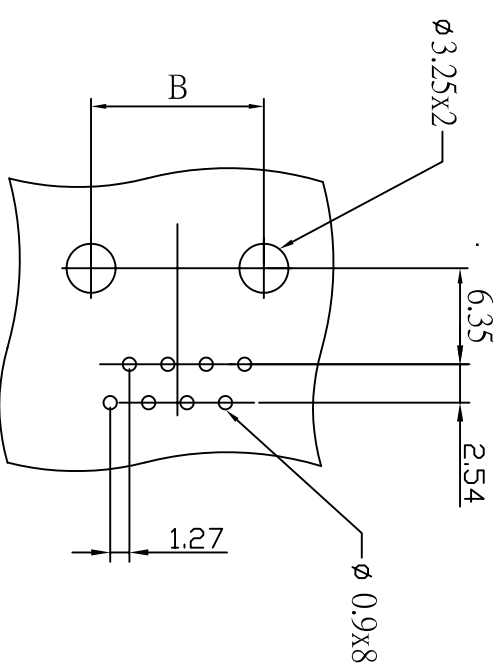

Dimensions m/m +/-0.10

| No. of Positions | No. of Contacts | A     | B     | C     |
|------------------|-----------------|-------|-------|-------|
| 4                | 4               | 11.20 | 7.62  | 7.85  |
| 6                | 2/4/6           | 13.20 | 10.16 | 9.90  |
| 8                | 6/8             | 15.20 | 11.43 | 11.95 |

ORDERING INFORMATION

MATERIAL:  
HOUSING:15% glass filled PBT UL94V0

standard color:black

CONTACT:0.46m/m diameter phosphor bronze alloy Gold plating over Nickel.

951-  P-  C-  -  

a b c d

- a:No. of position (4, 6, 8)
- b:No. of contact (2, 4, 6, 8)
- c:Plating 6u" 15u" 30u" 50u"
- d:Option (K)

LAYOUT/TOP VIEW

K:With keyway (8P only)

請 傑 企 業 有 限 公 司  
MORE JACKS  
ENTERPRISE CO., LTD.

TITLE: P. C. B. MOUNT MODULAR JACK  
SIDE ENTRY LOW PROFILE  
MODEL NO: 951 (SERIES)

UNIT: mm  
DSGN Josie

SCALE: 2/1  
CHK